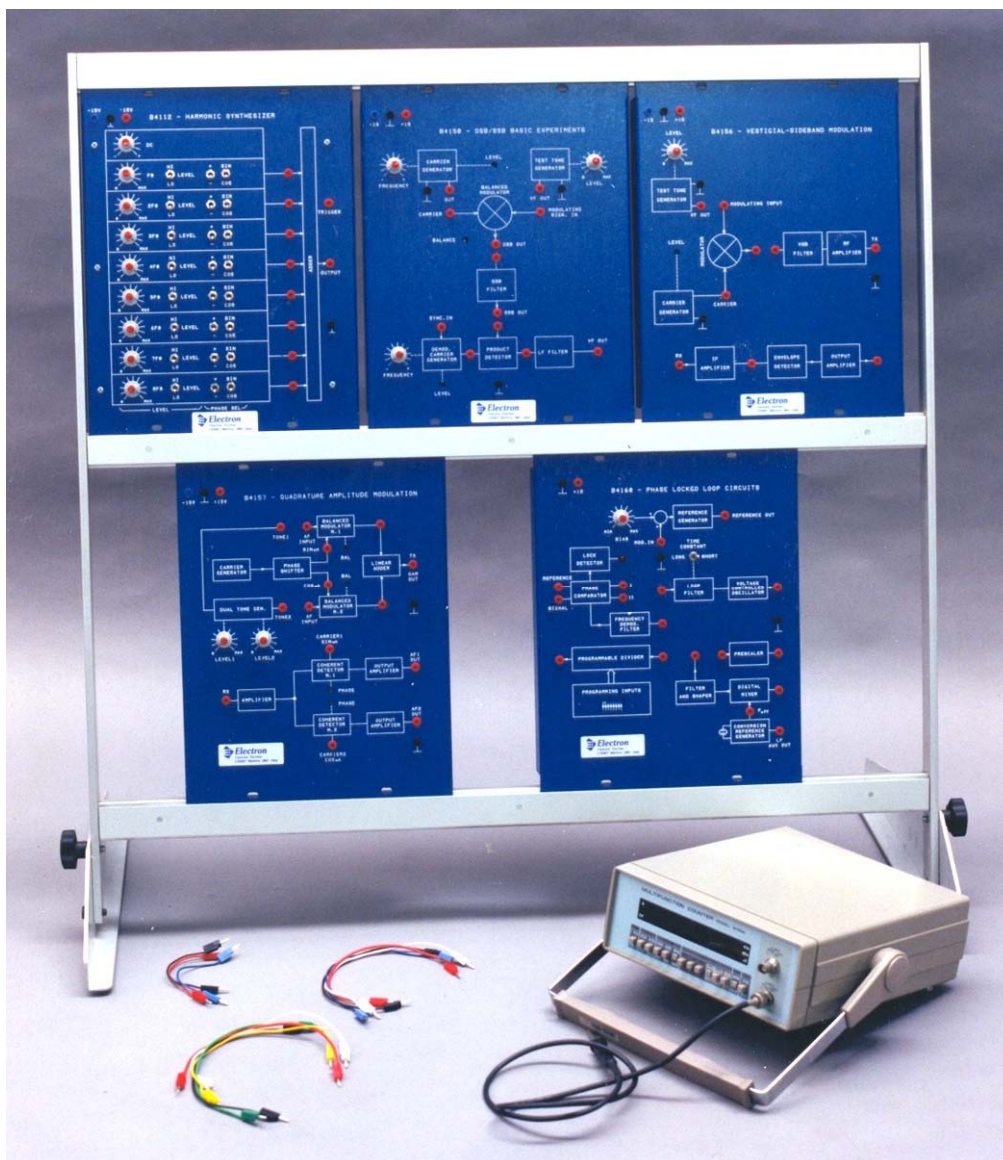

Electron S.R.L.

Design
Production &
Trading of
Educational
Equipment

B41 – MODULAR TRAINING SYSTEM FOR THE STUDY OF BASIC COMMUNICATIONS

B41 - MODULAR TRAINING SYSTEM FOR THE STUDY OF BASIC COMMUNICATIONS

available in PANEL and BOARD version

The trainer includes various modules to show and experiment circuits and principles commonly recurrent in the field of telecommunications. As such, this trainer is recommended for students attending any subsequent communications speciality.

In the **Panel** version all modules are physically implemented in large size modules enclosed in a sturdy aluminum cabinet, designed to fit a desk-top frame stand. Up to six modules can be grouped on the same stand to execute even complex experiments.

In the **Board** version all modules consist of cards with components in view, especially suitable for individual student work or work in a small group.

A special care has been provided for :

- High safety for the students.
- Measurements reliability by using the instruments proposed with absolutely no disturbances.
- Advanced educational circuits which take into consideration the last developments in the industrial technology. The trainer is open for future expansion with PC (Personal Computer) interfacing.